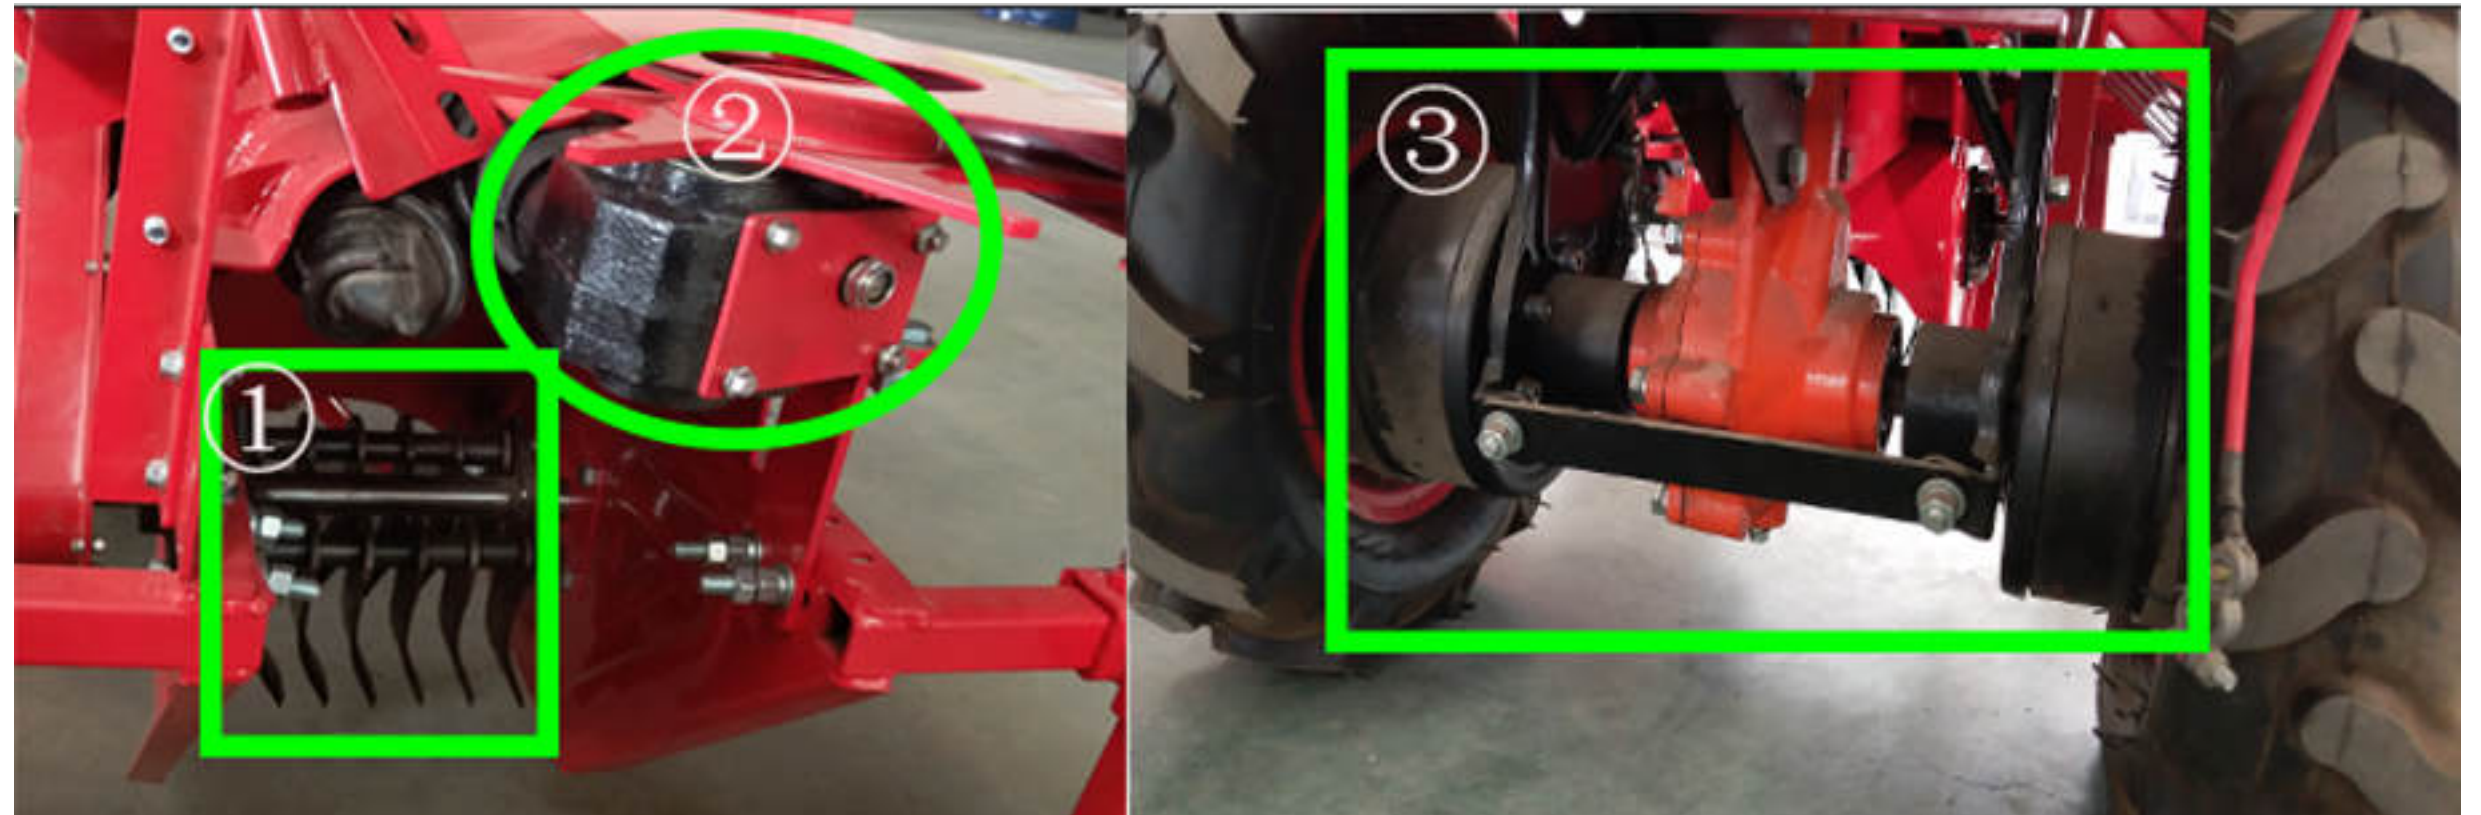

MINI POWER TILLER OF
CUTTING

WHEAT, RICE, GRASS ETC.

- Power: 186F Diesel engine
- working width: 1200mm
- Number of working rows: 3 rows
- Tire: 400-8
- The cutter works for all kinds of grass or crops.
- Electric start.

Mini corn harvester

- A. 186F Diesel Corn Harvester, gear drive.
- B. 190F Gasoline Corn harvester belt drive.

SPECIFICATION

1. CORN STALKS ARE CRUSHED AND RETURNED TO THE FIELD AS FERTILIZER.
2. GEARBOX COLLECTING GREATLY EXTENDS THE LIFE OF THE MACHINE.
3. WITH DIFFERENTIAL SPEED STEERING FUNCTION, FLEXIBLE TURNING.
4. HARVEST SPEED: 2KM/ H
5. WALKING SPEED: 2-4.5KM/ H
6. FUEL CONSUMPTION: 0.6KG/ HOUR
7. WORK EFFICIENCY: $> 666\text{m}^2/\text{HOUR}$
8. OVERALL APPEARANCE: $2*0.7*1\text{ M}$